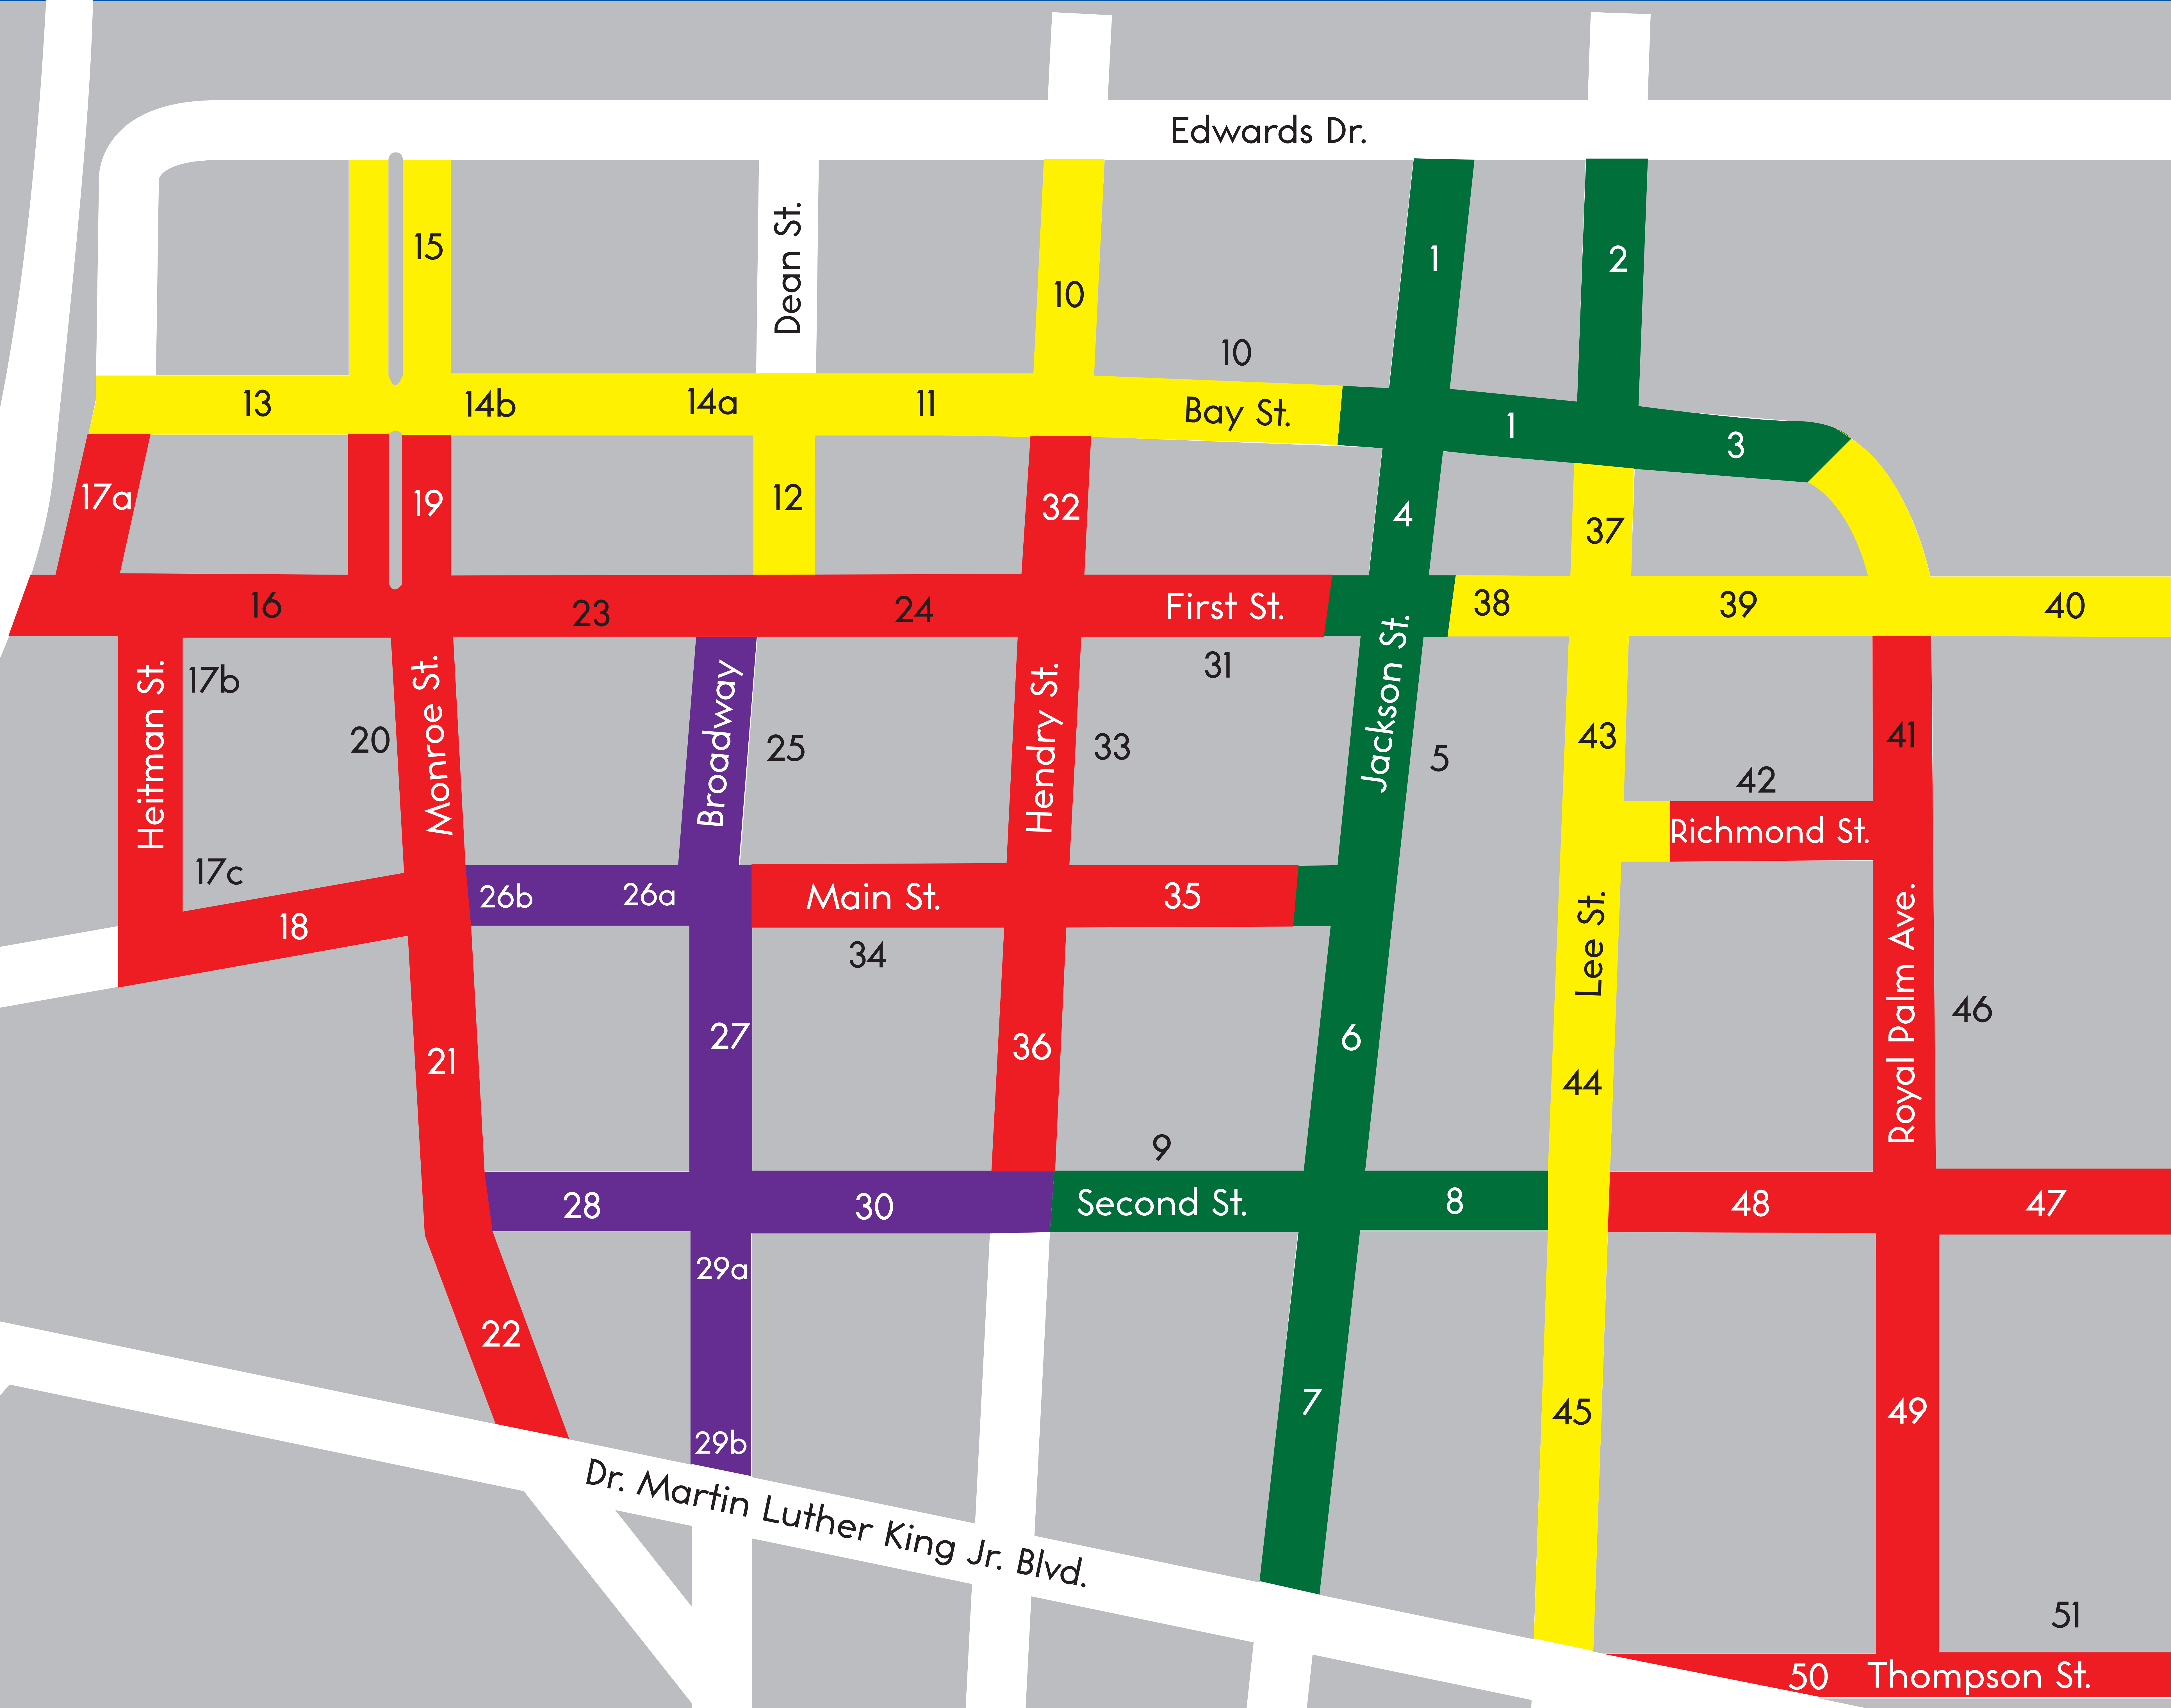

# CALOOSA HATCHEE RIVER

**DOWNTOWN  
FORT MYERS  
FLORIDA**

- PHASE K1A
- PHASE K1B
- PHASE K2A
- PHASE K3

PROJECT  
PHASING MAP  
AS OF 08.07.2008

UPDATED ON: 08.07.2008  
SUBJECT TO CHANGE