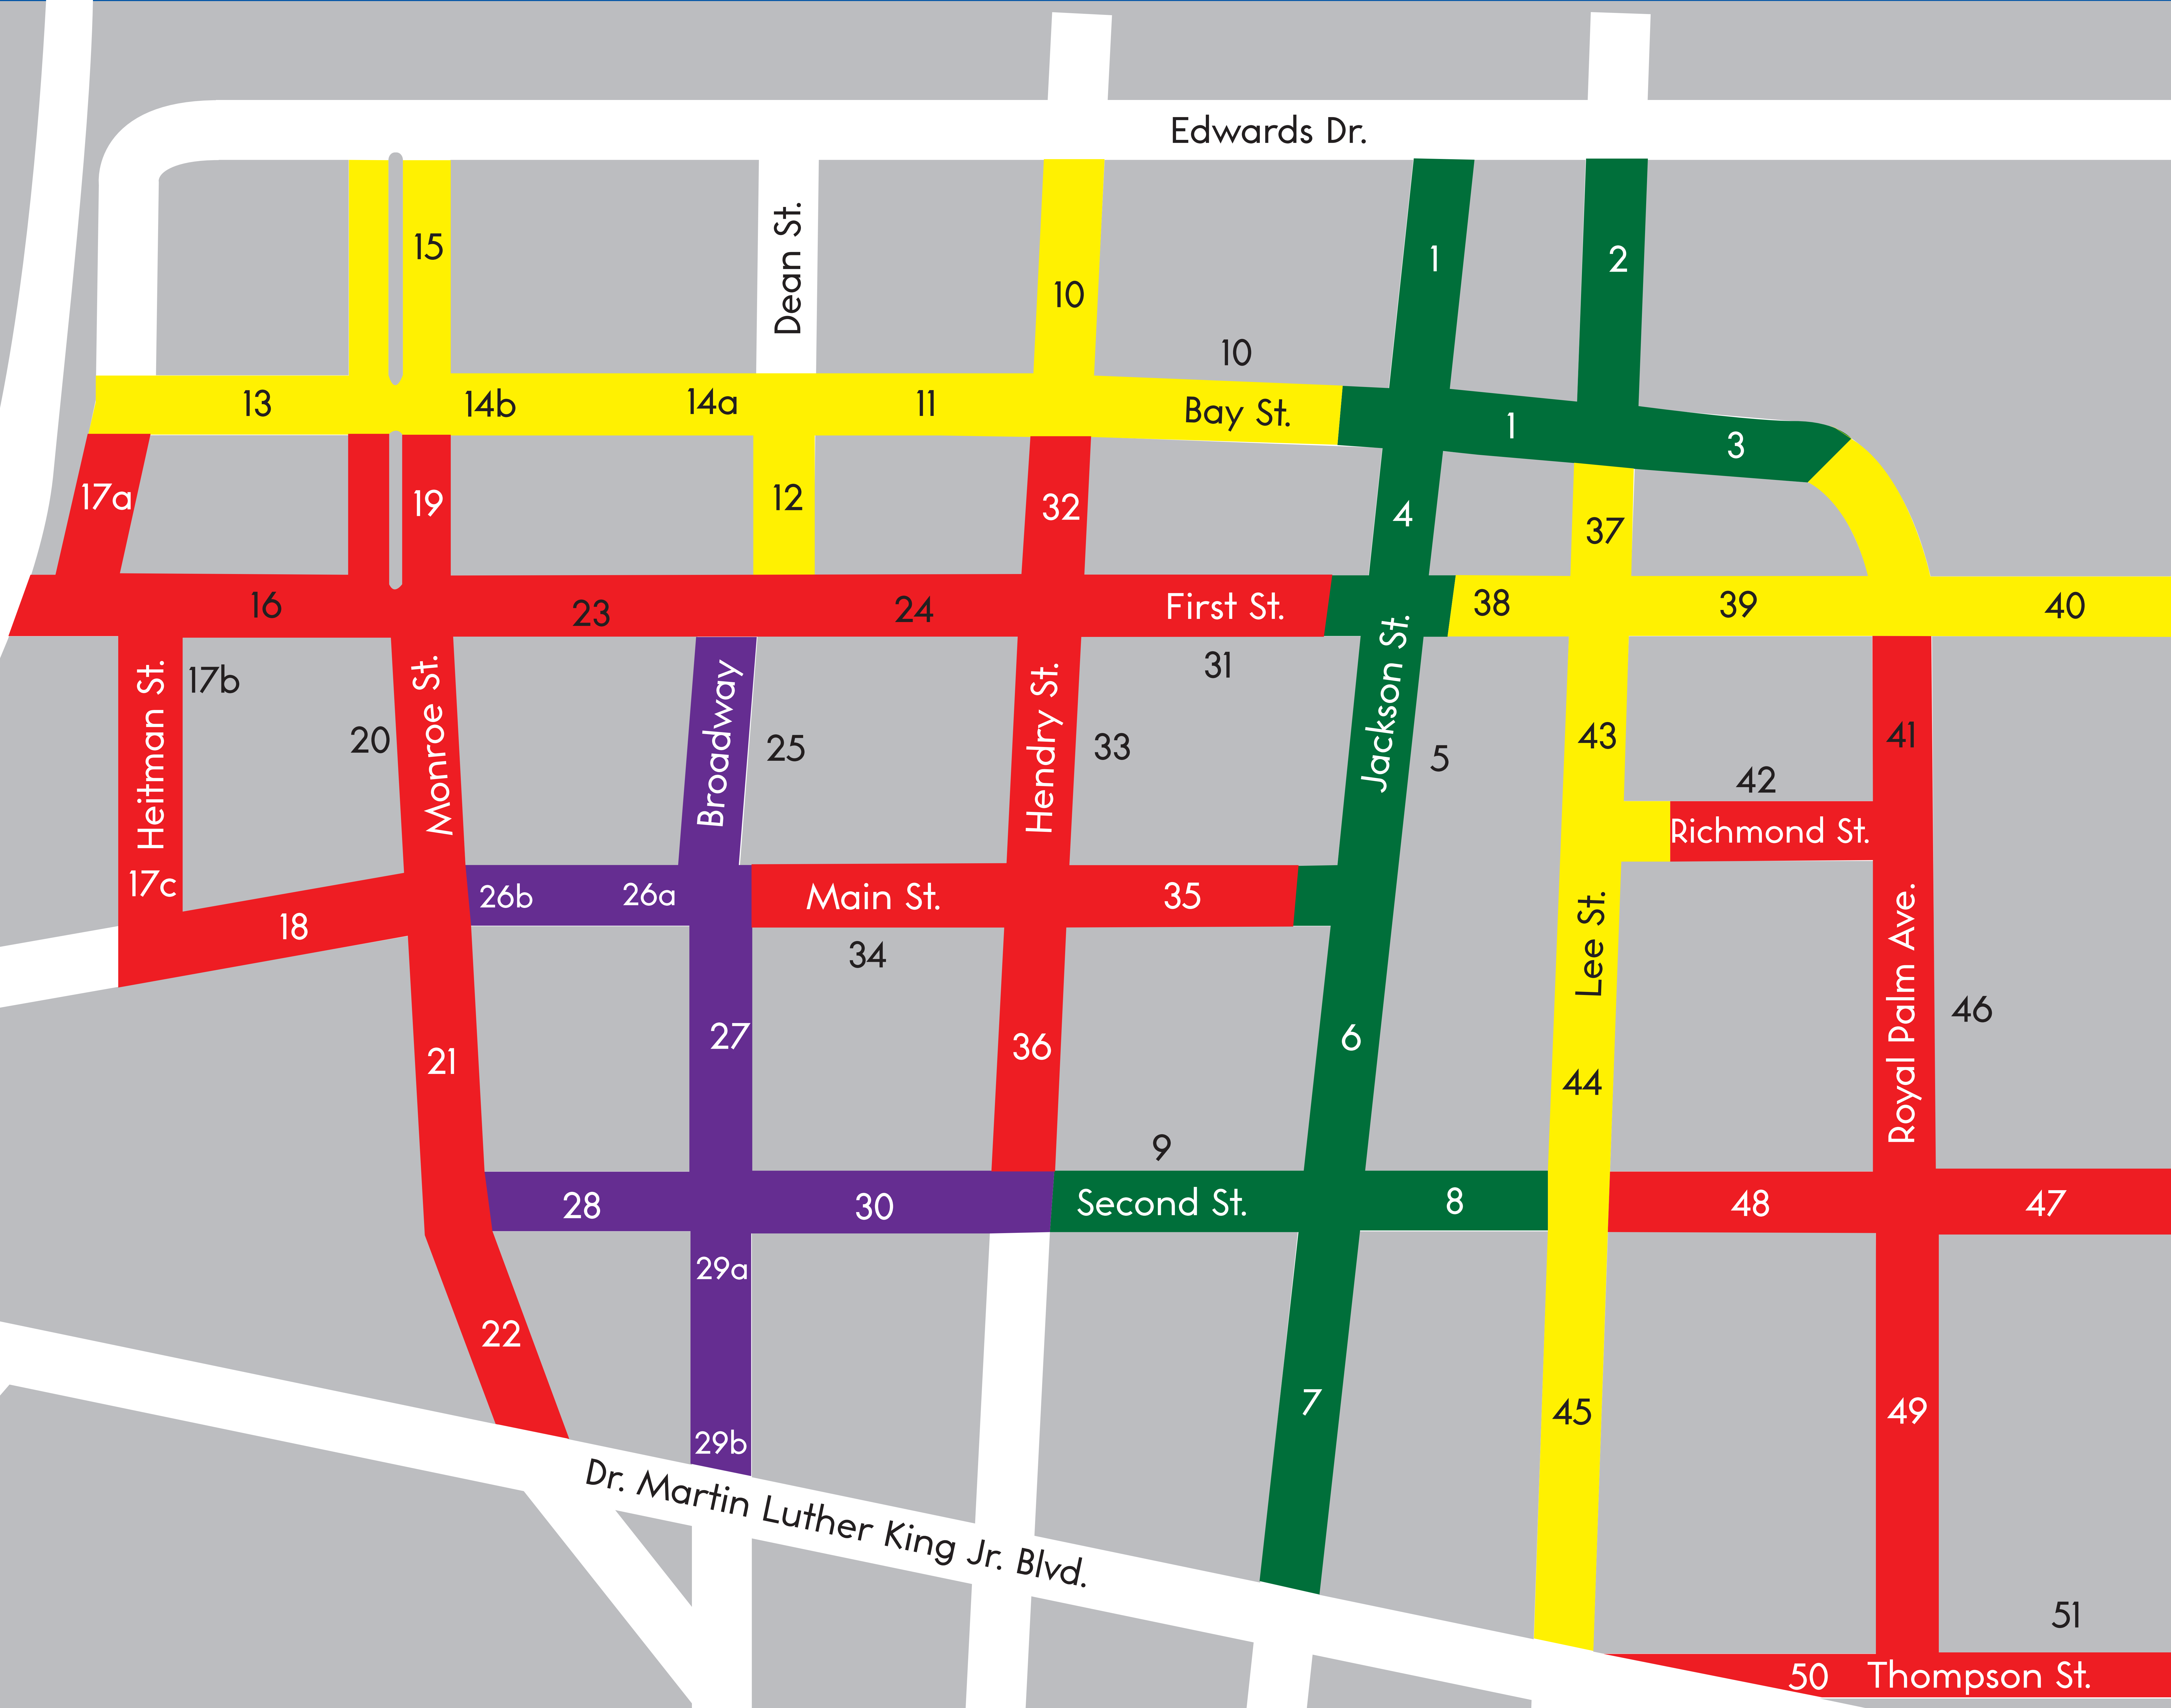

DOWNTOWN
FORT MYERS
FLORIDA

- PHASE K1A
- PHASE K1B
- PHASE K2A
- PHASE K3

PROJECT
PHASING MAP
AS OF 08.07.2008

UPDATED ON: 08.07.2008
SUBJECT TO CHANGE